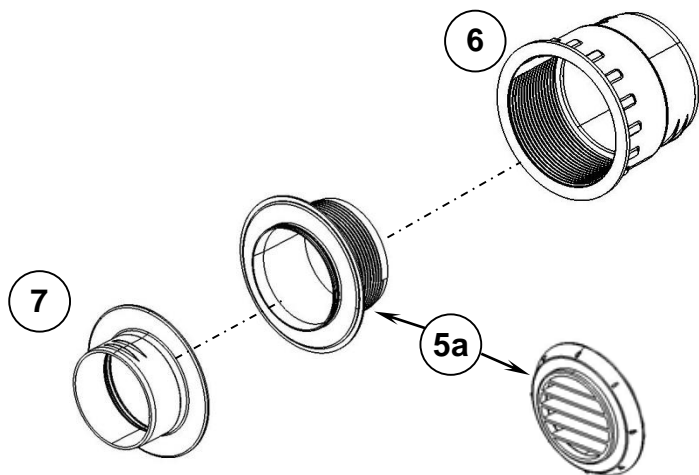

Wall Through System - D60

IMPORTANT!

1a is only available as a two piece kit. This includes base and the snap-on grille. To make a connection between 4 and 1a; simply remove the grille from 1a and discard.

Pos.	P/N	Description	Color
1a	1320934A	Air Outlet D60, 90°	Black
3	1320922A	Muffle for outlet D60 with internal screw thread	
4	1320923A	Wall pipe D60 adapter	

Air Outlet System - D90

Air Outlet System - D90

Pos.	P/N	Description	Color
5a	1320932A	Air Outlet D90, 90°	Black
	1320711	Air Outlet D90, 90°	White
	1320712	Air Outlet D90, 90°	Grey
5b	1320709A	Air Outlet D90, 45°	Black
	1320710A	Air Outlet D90, 45°	White
	1320354A	Air Outlet D90, 45°	Grey
5c	1320355A	Air Outlet D90, Closeable	Black
	1320713A	Air Outlet D90, Closeable	White
	1320714A	Air Outlet D90, Closeable	Grey
6	1320468A	Muffle for the outlet D90 with internal screw thread	Black

Wall Through System - D90

IMPORTANT!

5a is only available as a two piece kit. This includes base and the snap-on grille. To make a connection between 7 and 5a; simply remove the grille from 1a and discard.