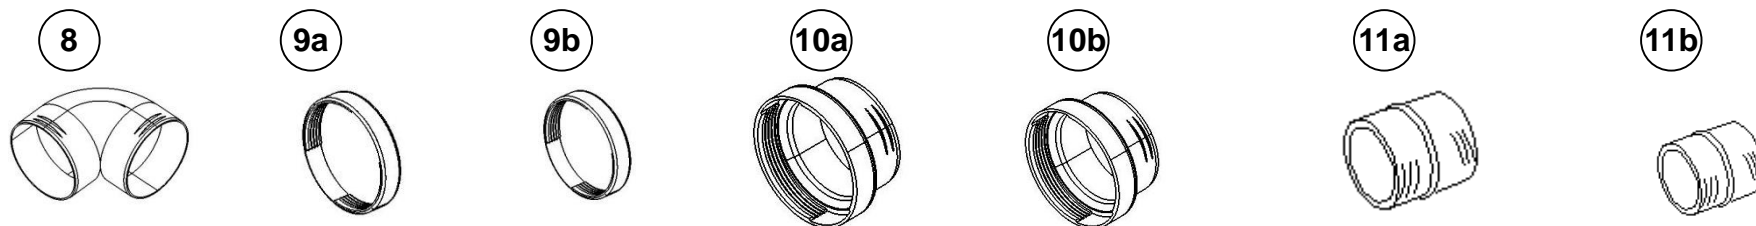

Connection Parts

Pos.	P/N	Description	Color
8	1320706A	Elbow 90-90, 90°	Black
9a	1319870A	End Cap D90	
9b	1320477A	End Cap D60	
10a	1320925A	Reduction part 90-80	
10b	1320760A	Reduction part 90-60	
11a	1319869A	Duct connector 90-90, straight	
11b	1320469A	Duct connector 60-60, straight