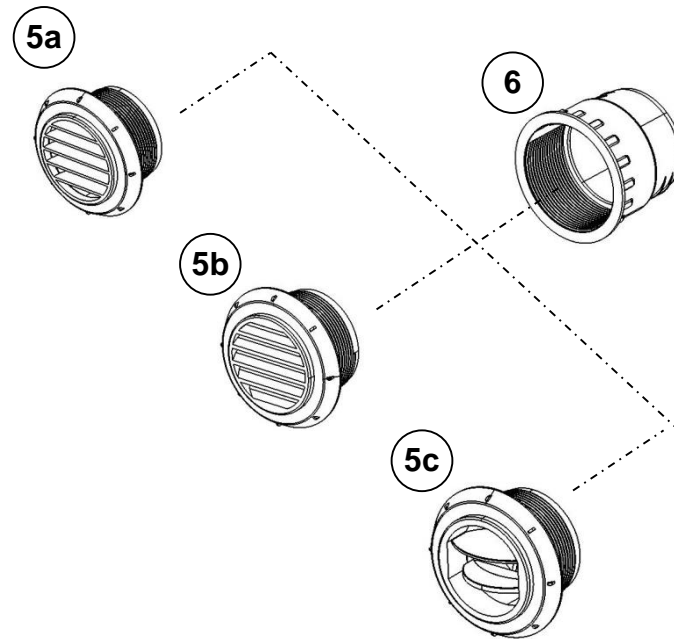

Air Outlet System - D90