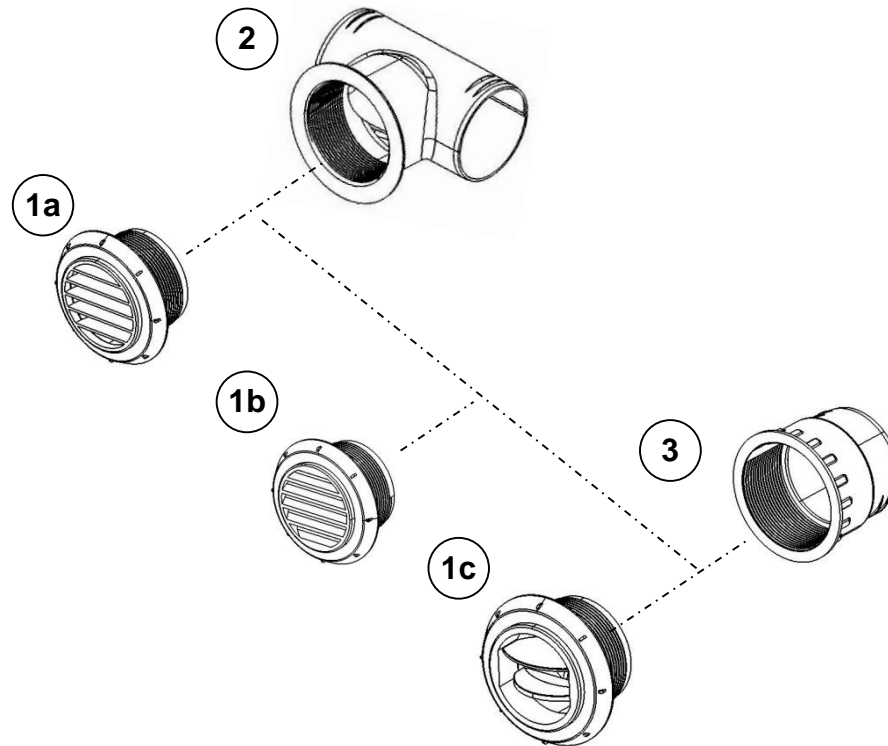

Ducting Parts & Accessories

Air Outlet System - D60

Air Outlet System - D60

Pos.	P/N	Description	Color
1a	1320934A	Air Outlet D60, 90°	Black
	1320935	Air Outlet D60, 90°	White
	1320936	Air Outlet D60, 90°	Grey
	1320762	Air Outlet D60, 90°	Brown
1b	1320204A	Air Outlet D60, 45°	Black
	1320205A	Air Outlet D60, 45°	White
	1320933A	Air Outlet D60, 45°	Grey
	1320761	Air Outlet D60, 45°	Brown

Pos.	P/N	Description	Color
1c	1320206A	Air outlet D60, Closeable	Black
	1320207A	Air outlet D60, Closeable	White
	1320937A	Air outlet D60, Closeable	Grey
	1320208A	Air outlet D60, Closeable	Brown
2	1320475A	T-part 90/60/90 for the outlet with internal screw thread	Black
	1320476A	T-part 60/60/60 for the outlet with internal screw thread	Black
3	1320922A	Muffle for the outlet D60 with internal screw thread	Black

Wall Through System - D60

IMPORTANT!

1a is only available as a two piece kit. This includes base and the snap-on grille. To make a connection between 4 and 1a; simply remove the grille from 1a and discard.

Wall Through System - D90

IMPORTANT!

5a is only available as a two piece kit. This includes base and the snap-on grille. To make a connection between 7 and 5a; simply remove the grille from 1a and discard.