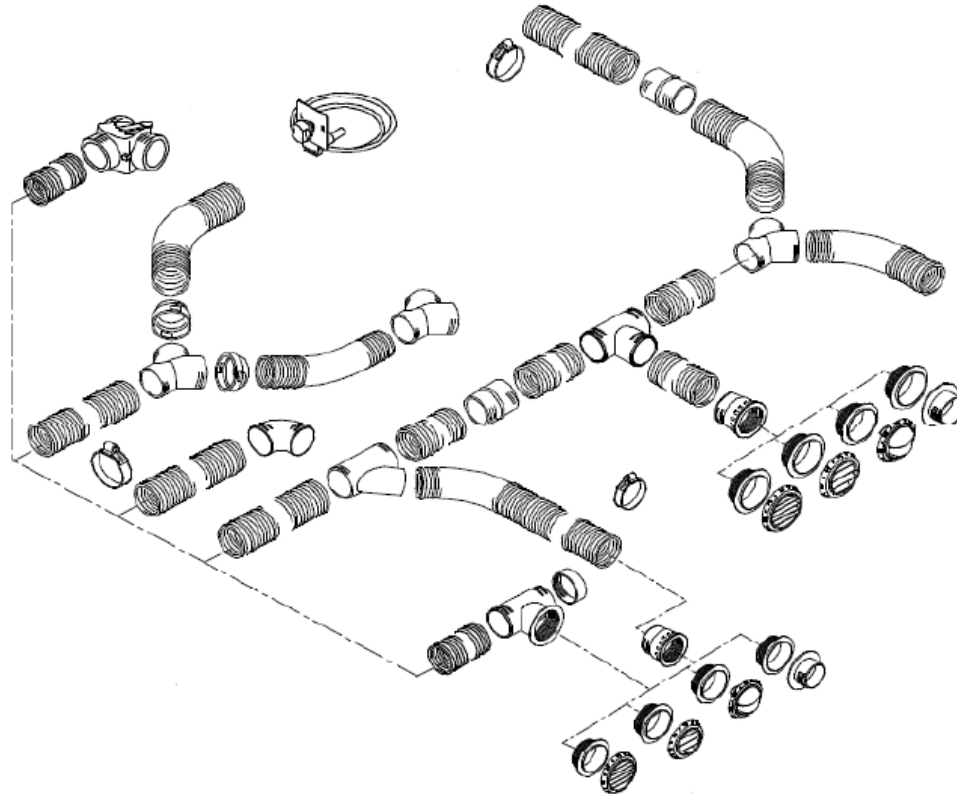

Ducting Parts & Accessories

Air Outlet System - D60

Air Outlet System - D60

Pos.	P/N	Description	Color
1a	1320934A	Air Outlet D60, 90°	Black
	1320935	Air Outlet D60, 90°	White
	1320936	Air Outlet D60, 90°	Grey
	1320762	Air Outlet D60, 90°	Brown
1b	1320204A	Air Outlet D60, 45°	Black
	1320205A	Air Outlet D60, 45°	White
	1320933A	Air Outlet D60, 45°	Grey
	1320761	Air Outlet D60, 45°	Brown

Pos.	P/N	Description	Color
1c	1320206A	Air outlet D60, Closeable	Black
	1320207A	Air outlet D60, Closeable	White
	1320937A	Air outlet D60, Closeable	Grey
	1320208A	Air outlet D60, Closeable	Brown
2	1320475A	T-part 90/60/90 for the outlet with internal screw thread	Black
	1320476A	T-part 60/60/60 for the outlet with internal screw thread	Black
3	1320922A	Muffle for the outlet D60 with internal screw thread	Black

Wall Through System - D60

IMPORTANT!

1a is only available as a two piece kit. This includes base and the snap-on grille. To make a connection between 4 and 1a; simply remove the grille from 1a and discard.

Connection Parts

12a

12b

13a

13b

14a

14b

Pos.	Part N.	Description	Color
12a	1320470A	Y-part 90/90/90	Black
12a	1320814A	Y-part 60/60/60	
12b	1320471A	Y-part 80/60/60	
13a	1320707A	Branch 90/60/90	
13b	1320472A	Branch 60/60/60	
14a	1320473A	T-part 90/90/90	
14b	1320474A	T-part 60/60/60	