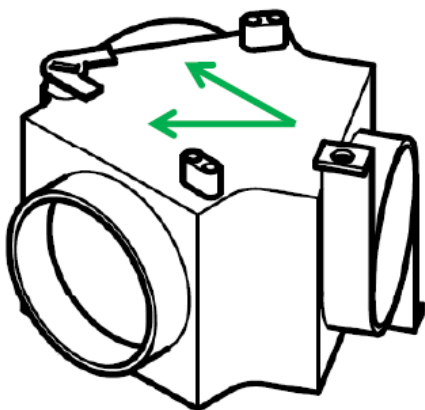

Distributors

1320352A: Distributor with Butterfly Valve ø 60-60-60

1319214A: Distributor with Butterfly Valve ø 80-80-80

1320926A: Distributor with Butterfly Valve ø 90-90-90