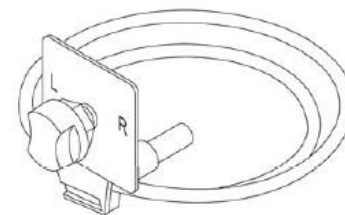

Wall Through System - D90

IMPORTANT!

5a is only available as a two piece kit. This includes base and the snap-on grille. To make a connection between 7 and 5a; simply remove the grille from 1a and discard.

Pos.	P/N	Description	Color
5a	1320932A	Air Outlet D90, 90°	Black
6	1320468A	Muffle for the outlet D90 with internal screw thread	
7	1320924A	Wall pipe D90 adapter	

Connection Parts

Pos.	P/N	Description	Color
8	1320706A	Elbow 90-90, 90°	Black
9a	1319870A	End Cap D90	
9b	1320477A	End Cap D60	
10a	1320925A	Reduction part 90-80	
10b	1320760A	Reduction part 90-60	
11a	1319869A	Duct connector 90-90, straight	
11b	1320469A	Duct connector 60-60, straight	

Connection Parts

12a

12b

13a

13b

14a

14b

Pos.	Part N.	Description	Color
12a	1320470A	Y-part 90/90/90	Black
12a	1320814A	Y-part 60/60/60	
12b	1320471A	Y-part 80/60/60	
13a	1320707A	Branch 90/60/90	
13b	1320472A	Branch 60/60/60	
14a	1320473A	T-part 90/90/90	
14b	1320474A	T-part 60/60/60	

Distributors

1320352A: Distributor with Butterfly Valve ø 60-60-60

1319214A: Distributor with Butterfly Valve ø 80-80-80

1320926A: Distributor with Butterfly Valve ø 90-90-90

1319868A: Control Device for Butterfly Valve