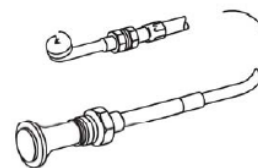

Connection Parts

12a

12b

13a

13b

14a

14b

Pos.	Part N.	Description	Color
12a	1320470A	Y-part 90/90/90	Black
12a	1320814A	Y-part 60/60/60	
12b	1320471A	Y-part 80/60/60	
13a	1320707A	Branch 90/60/90	
13b	1320472A	Branch 60/60/60	
14a	1320473A	T-part 90/90/90	
14b	1320474A	T-part 60/60/60	

Distributors

1320352A: Distributor with Butterfly Valve ø 60-60-60

1319214A: Distributor with Butterfly Valve ø 80-80-80

1320926A: Distributor with Butterfly Valve ø 90-90-90

1319868A: Control Device for Butterfly Valve

1320785A: Control Cable 850mm

HADS – Hot Air Ducting System

I.D.	Tube Length							
	0.5M	1M	1.5M	2M	3M	5M	10M	25M
60mm I.D.	5000258A	900497A	5000693A	5000316A	5000692A	5000317A	5000318A	50398497A
80mm I.D.	5000260A	5000261A	N/A	5000319A	N/A	5000320A	5000321A	50398519A
90mm I.D.	5000264A	5000265A	5000266A	N/A	N/A	5000753A	N/A	5090395A