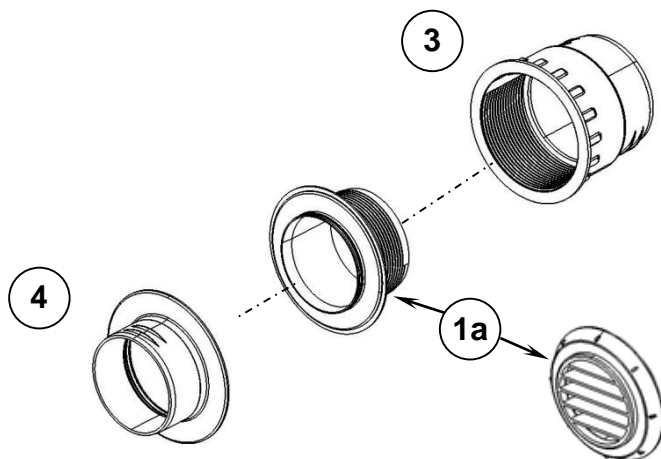

Ducting Parts & Accessories

Air Outlet System - D60

Air Outlet System - D60

Pos.	P/N	Description	Color
1a	1320934A	Air Outlet D60, 90°	Black
	1320935	Air Outlet D60, 90°	White
	1320936	Air Outlet D60, 90°	Grey
	1320762	Air Outlet D60, 90°	Brown
1b	1320204A	Air Outlet D60, 45°	Black
	1320205A	Air Outlet D60, 45°	White
	1320933A	Air Outlet D60, 45°	Grey
	1320761	Air Outlet D60, 45°	Brown

Pos.	P/N	Description	Color
1c	1320206A	Air outlet D60, Closeable	Black
	1320207A	Air outlet D60, Closeable	White
	1320937A	Air outlet D60, Closeable	Grey
	1320208A	Air outlet D60, Closeable	Brown
2	1320475A	T-part 90/60/90 for the outlet with internal screw thread	Black
	1320476A	T-part 60/60/60 for the outlet with internal screw thread	Black
3	1320922A	Muffle for the outlet D60 with internal screw thread	Black

Wall Through System - D60

IMPORTANT!

1a is only available as a two piece kit. This includes base and the snap-on grille. To make a connection between 4 and 1a; simply remove the grille from 1a and discard.

Wall Through System - D90

IMPORTANT!

5a is only available as a two piece kit. This includes base and the snap-on grille. To make a connection between 7 and 5a; simply remove the grille from 1a and discard.