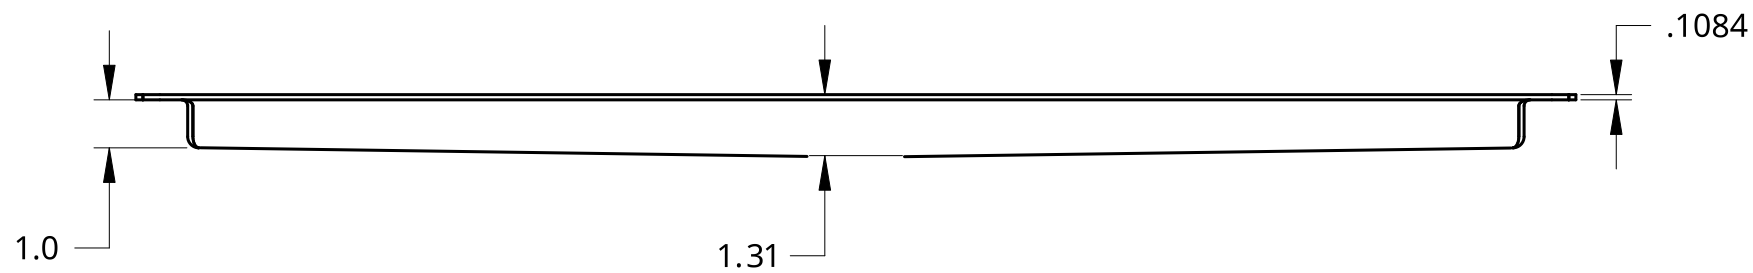

TETRAVAN - IN FLOOR SHOWER PAN

MATERIAL	GALVANIZED STEEL	FINISH	POWDER COAT BLACK
WEIGHT	24.6	LB	