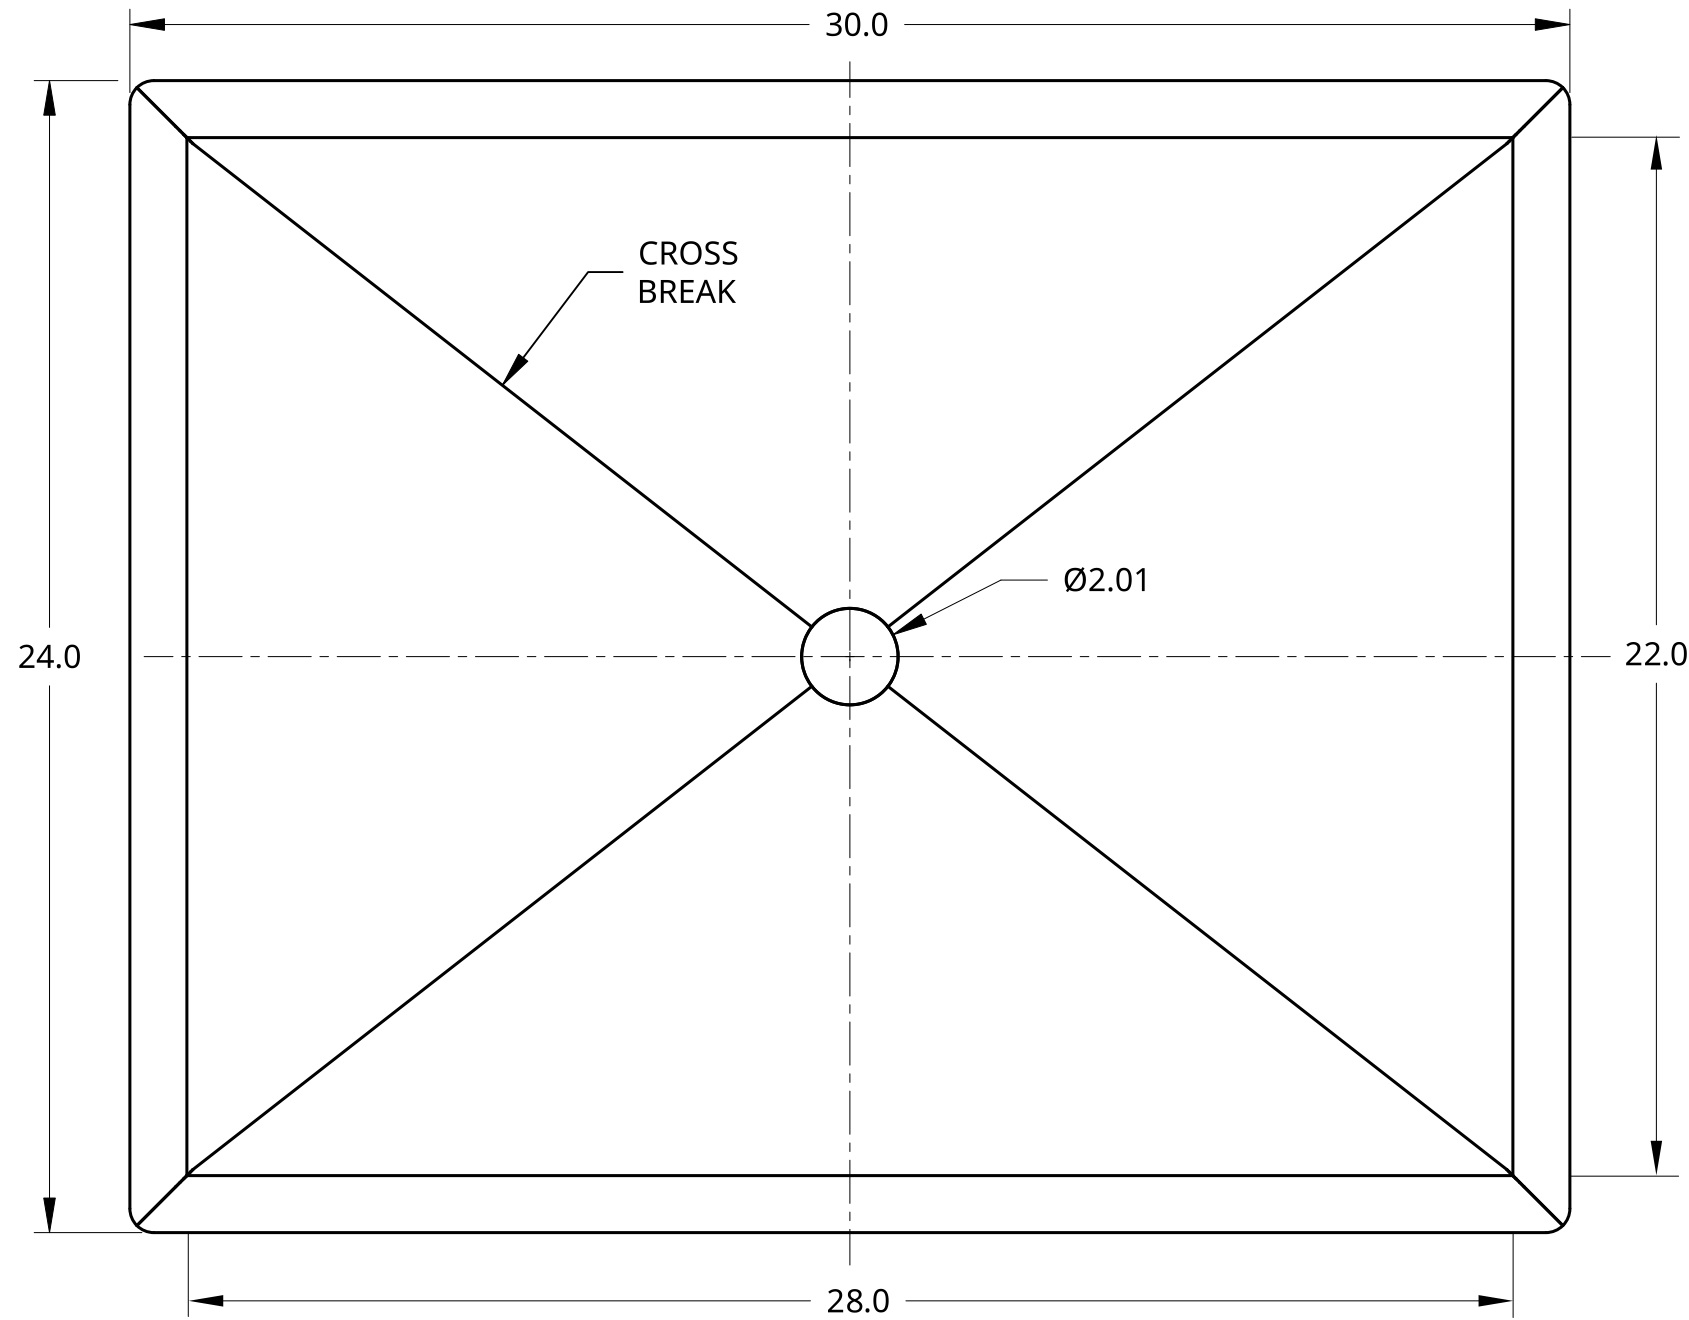

TETRAVAN - IN FLOOR SHOWER PAN

MATERIAL	GALVANIZED STEEL	FINISH	POWDER COAT BLACK
WEIGHT	24.6	LB	